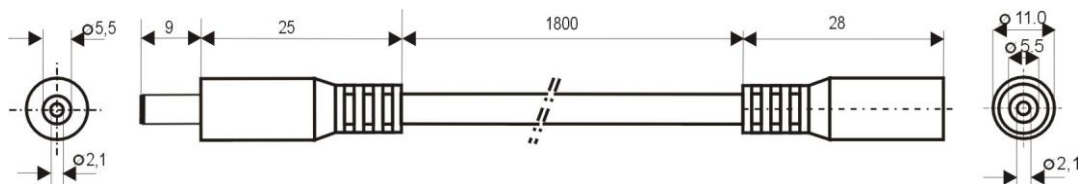

Specification:

Model	DC.EXT.1200.0180
DC Plug	5,5x2,1mm
DC Socket	5,5x2,1mm
Recommended voltage	0 - 48V
Max Current	8A
Dielectric Strenght	500 VDC
Operating temperature	-20°C to +70°C
Cord Lenght	1800mm
Cable Diameter	4mm
Wire Diameter	2x1mm ²
ROHS	+