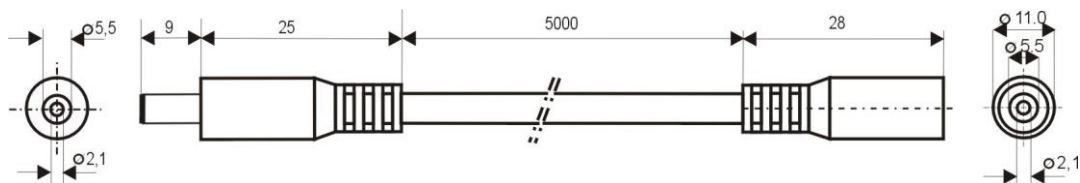

Specification:

Model	DC.EXT.1200.0500
DC Plug	5,5x2,1mm
DC Socket	5,5x2,1mm
Recommended voltage	0 - 48V
Max Current	8A
Dielectric Strenght	500 VDC
Operating temperature	-20°C to +70°C
Cord Lenght	5000mm
Cable Diameter	4mm
Wire Diameter	2x1mm ²
ROHS	+