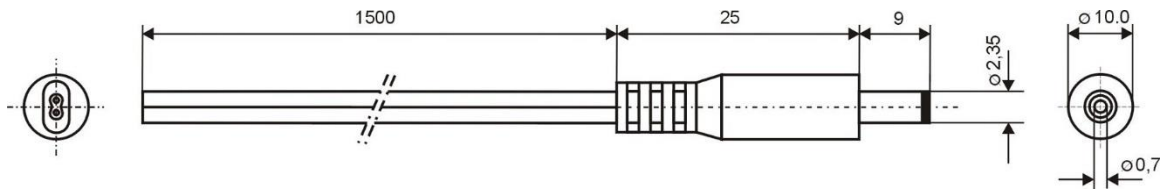

Specification:

Model	DC.CAB.0200.0150
DC Plug	2,35x0,7mm
Recommended voltage	0 - 48V
Max Current	5A
Dielectric Strenght	500 VDC
Operating temperature	-20°C to +70°C
Cord Lenght	1500mm
Cable Diameter	2x2mm
Wire Diameter	2x0,5mm ²
ROHS	+