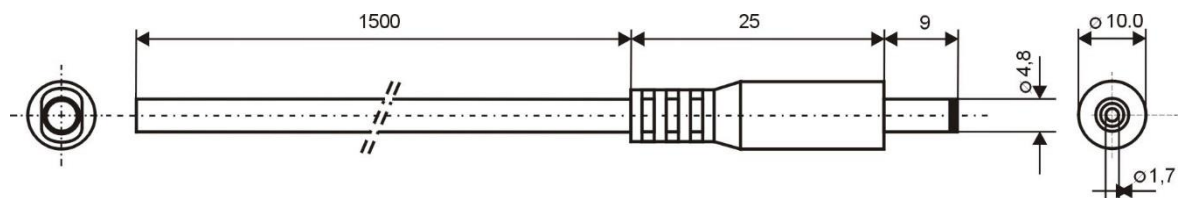

**Specification:**

Model	DC.CAB.1410.0150
DC Plug	4,8x1,7mm
Recommended voltage	0 - 48V
Max Current	8A
Dielectric Strenght	500 VDC
Operating temperature	-20°C to +70°C
Cord Lenght	1500mm
Cable Diameter	4mm
Wire Diameter	2x1mm <sup>2</sup>
ROHS	+