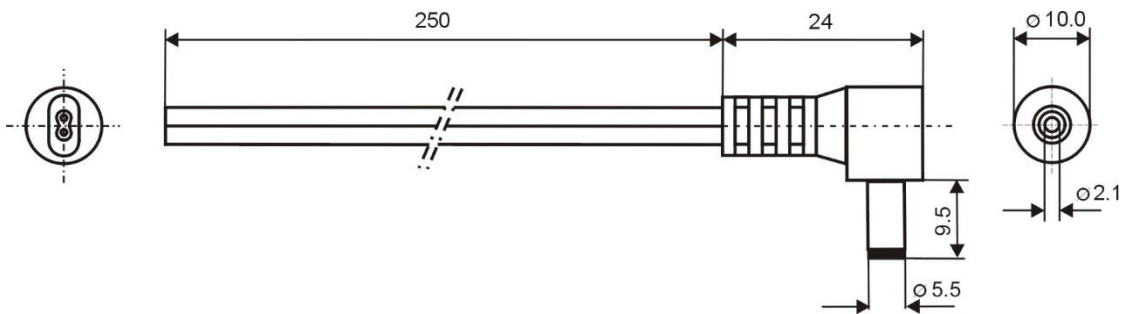

Specification:

Model	DC.CAB.2201.0020
DC Plug	5,5x2,1mm
Recommended voltage	0 - 48V
Max Current	5A
Dielectric Strenght	500 VDC
Operating temperature	-20°C to +70°C
Cord Lenght	250mm
Cable Diameter	2x2mm
Wire Diameter	2x0,5mm ²
ROHS	+