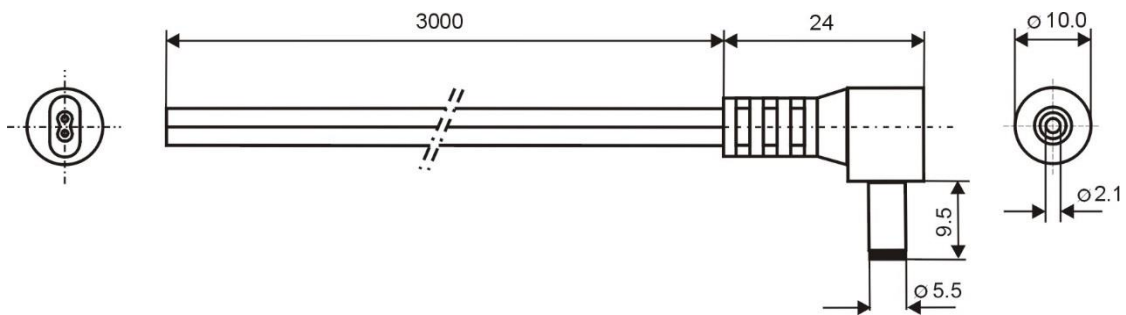

Specification:

Model	DC.CAB.2201.0300
DC Plug	5,5x2,1mm
Recommended voltage	0 - 48V
Max Current	5A
Dielectric Strenght	500 VDC
Operating temperature	-20°C to +70°C
Cord Lenght	3000mm
Cable Diameter	2x2mm
Wire Diameter	2x0,5mm ²
ROHS	+