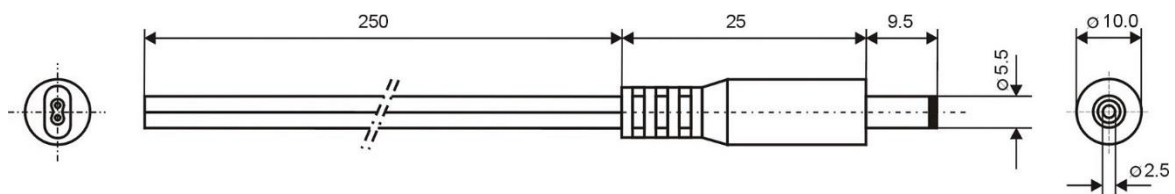

Specification:

| Model | DC.CAB.2600.0020 |
|-----------------------|----------------------|
| DC Plug | 5,5x2,5mm |
| Recommended voltage | 0 - 48V |
| Max Current | 5A |
| Dielectric Strenght | 500 VDC |
| Operating temperature | -20°C to +70°C |
| Cord Lenght | 250mm |
| Cable Diameter | 2x2mm |
| Wire Diameter | 2x0,5mm ² |
| ROHS | + |