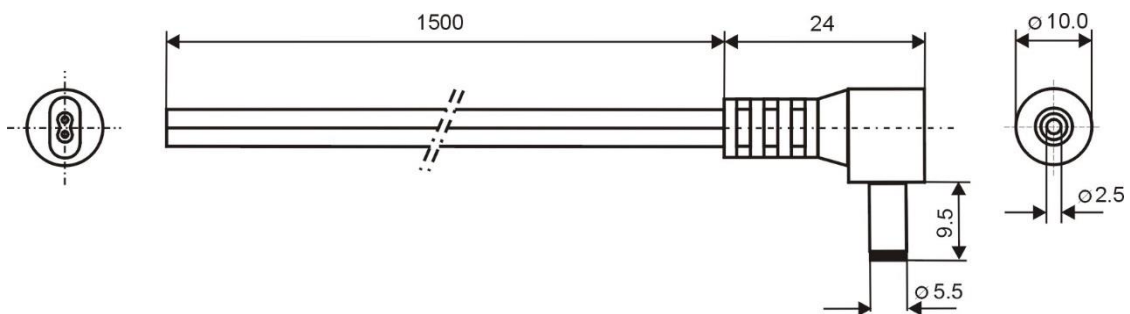

**Specification:**

Model	DC.CAB.2601.0150
DC Plug	5,5x2,5mm
Recommended voltage	0 - 48V
Max Current	5A
Dielectric Strenght	500 VDC
Operating temperature	-20°C to +70°C
Cord Lenght	1500mm
Cable Diameter	2x2mm
Wire Diameter	2x0,5mm <sup>2</sup>
ROHS	+