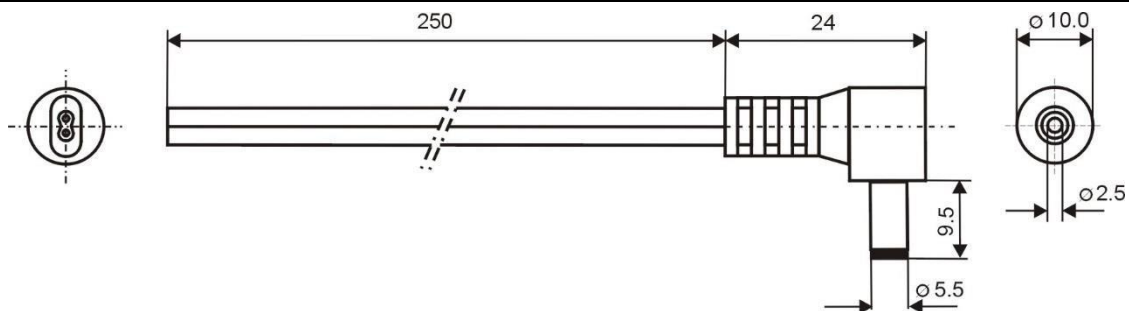

Specification:

Model	DC.CAB.2701.0020 WHITE
DC Plug	5,5x2,5mm
Recommended voltage	0 - 48V
Max Current	5A
Dielectric Strength	500 VDC
Operating temperature	-20°C to +70°C
Cord Length	250mm
Cable Diameter	2x2mm
Wire Diameter	2x0,5mm²
ROHS	+