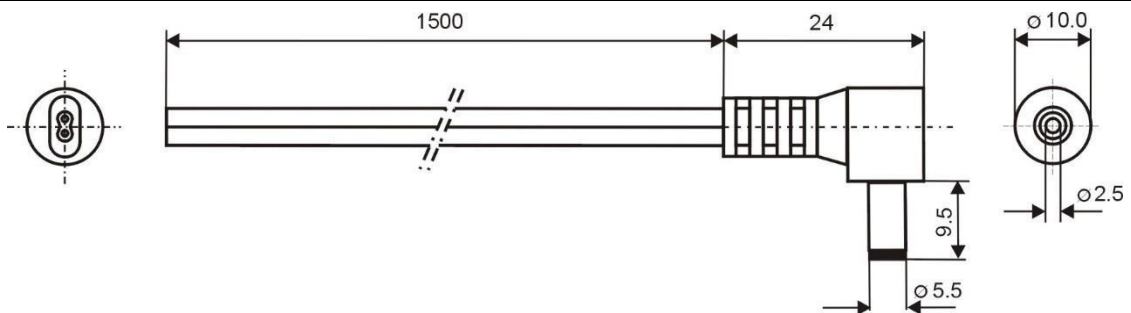

LOW VOLTAGE DC CABLE

Specification:

Model	DC.CAB.2701.0150 WHITE
DC Plug	5,5x2,5mm
Recommended voltage	0 - 48V
Max Current	5A
Dielectric Strength	500 VDC
Operating temperature	-20°C to +70°C
Cord Length	1500mm
Cable Diameter	2x2mm
Wire Diameter	2x0,5mm ²
ROHS	+