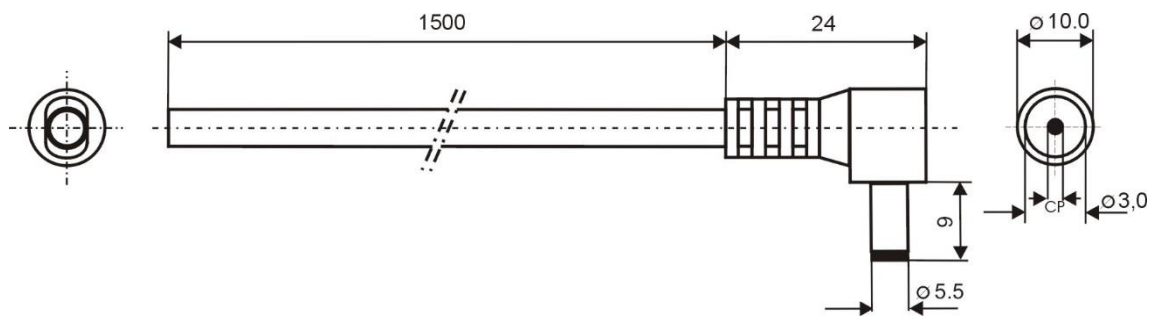

Specification:

Model	DC.CAB.3011.0150
DC Plug	5,5x3,0mm (center pin)
Recommended voltage	0 - 48V
Max Current	8A
Dielectric Strength	500 VDC
Operating temperature	-20°C to +70°C
Cord Length	1500mm
Cable Diameter	4mm
Wire Diameter	2x1mm ²
ROHS	+