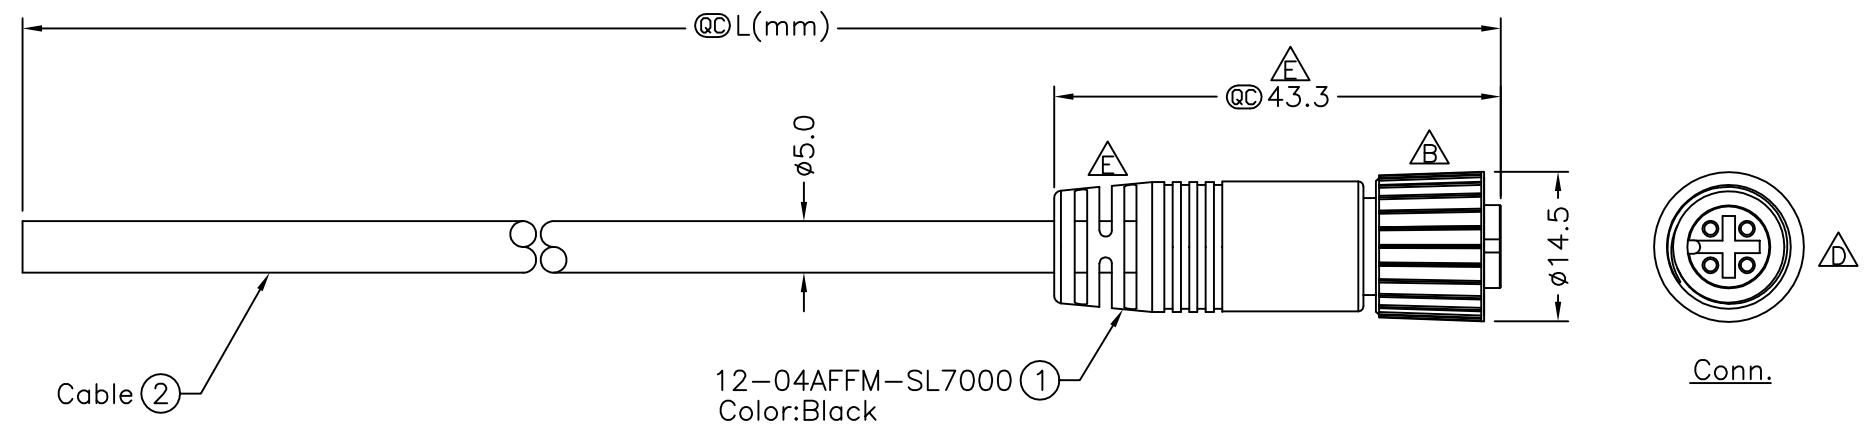

REV.	ECN NO.	DATE	SIGN	DESCRIPTION
C	LEN-7A0284	2007/09/21	Gao Ling	Delete Cross.
D	LEN-880187~191	2008/03/07	Lijuan	Change Cross.
E	LEN-930844~848	2008/11/11	Li Xiu Zhi	Update the drawing.

Cable ②

12-04AFFM-SL7000 ①
Color:Black

Conn.

12-04AFFM-SL7AXX
 XX:01~99Meters
 01:01Meter
 02:02Meters
 :
 :
 99:99Meters
 Cable Length(L):01~99Meters

4	Black	黑
3	Blue	藍
2	White	白
1	Brown	棕
Conn.	Wire Color	
	Pin Out	

- Notes:
- * @C Important Dimension.
 - * Waterproof Rate:IP67.
 - * Connector:Black,PU.
 - * Female Pin:Copper Alloy,Gold Plated.
 - * Cable:UL2464 22AWG*4C+Talcum,Black, PVC Jacket,UV Resistant,OD=5.0mm.
 - * Cable Length Tolerance: 01M:±40mm
02M~05M:±60mm
06M~10M:±100mm
11M~30M:±200mm
31M~99M:±500mm

UNIT:mm	
TOLERANCE	±0.5 mm

TITLE	M12 Conn Cable Screw 4P F Conn F Pin	
SCALE	Free	SHEET 1 OF 1
REV. E	SIZE A4	@C :Inspection Item

Amphenol LTW
安費諾亮泰企業股份有限公司

ITEM NO	DRAWN BY	DATE
DWG NO	CHECKED BY	DATE
CUSTOMER	APPROVED BY	DATE
	Li Xiu Zhi	2008/11/11
12-04AFFM-SL7AXX	Sunny	2008/11/12
ALTW	Win	2008/11/12