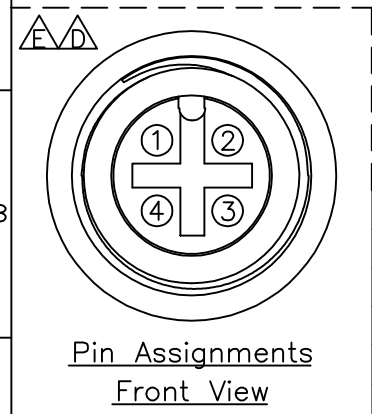

REV.	ECN NO.	DATE	SIGN	DESCRIPTION
C	LEN-7A0284	2007/09/21	Gao Ling	Delete Cross.
D	LEN-880187~191	2008/03/07	Lijuan	Change Cross.
E	LEN-930844~848	2008/11/11	Li Xiu Zhi	Update the drawing.

Cable ②

12-04AFFM-SL7000 ①
Color:Black

Conn.

12-04AFFM-SL7AXX
 XX:01~99Meters
 01:01Meter
 02:02Meters
 :
 :
 99:99Meters
 Cable Length(L):01~99Meters

4	Black	黑
3	Blue	藍
2	White	白
1	Brown	棕
Conn.	Wire Color	
	Pin Out	

- Notes:
- * @C Important Dimension.
 - * Waterproof Rate:IP67.
 - * Connector:Black,PU.
 - * Female Pin:Copper Alloy,Gold Plated.
 - * Cable:UL2464 22AWG*4C+Talcum,Black, PVC Jacket,UV Resistant,OD=5.0mm.
 - * Cable Length Tolerance: 01M:±40mm
02M~05M:±60mm
06M~10M:±100mm
11M~30M:±200mm
31M~99M:±500mm

UNIT:mm	
TOLERANCE	±0.5 mm

TITLE	M12 Conn Cable Screw 4P F Conn F Pin	
SCALE	Free	SHEET 1 OF 1
REV. E	SIZE A4	@C :Inspection Item

Amphenol LTW
安費諾亮泰企業股份有限公司

ITEM NO	DRAWN BY	DATE
DWG NO	CHECKED BY	DATE
CUSTOMER	APPROVED BY	DATE
	Li Xiu Zhi	2008/11/11
12-04AFFM-SL7AXX	Sunny	2008/11/12
ALTW	Win	2008/11/12