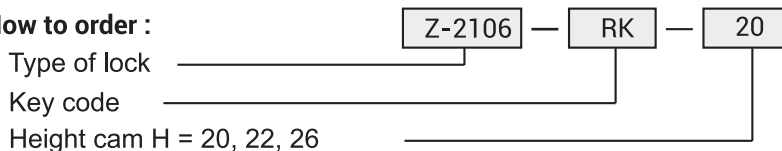

LOCKS

2

| Key code    |    | Finish     |                   |
|-------------|----|------------|-------------------|
| 25001       | RK | Chrome     |                   |
| NAME        |    | COMPONENTS | MATERIAL          |
| Lock Z-2106 |    | Housing    | ZAMAK5            |
|             |    | Cam        | Steel zinc plated |

**How to order :**

| Key code    |    | Finish     |                   |
|-------------|----|------------|-------------------|
| 827         | RK | Chrome     |                   |
| NAME        |    | COMPONENTS | MATERIAL          |
| Lock Z-0233 |    | Housing    | ZAMAK5            |
|             |    | Cam        | Steel zinc plated |