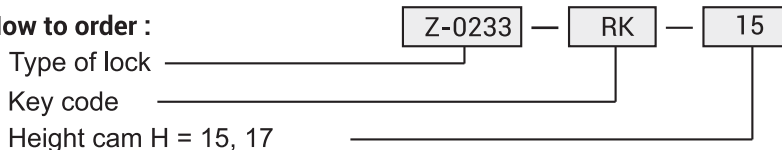

How to order :

* possibility to make in another dimension