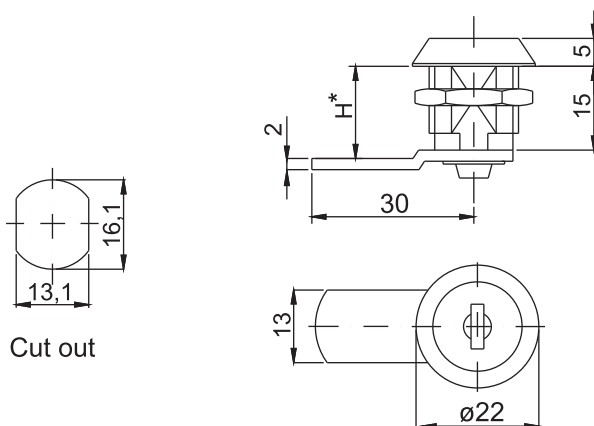

LOCKS

2

| Key code    |    | Finish     |                   |
|-------------|----|------------|-------------------|
| 25001       | RK | Chrome     |                   |
| NAME        |    | COMPONENTS | MATERIAL          |
| Lock Z-2106 |    | Housing    | ZAMAK5            |
|             |    | Cam        | Steel zinc plated |

**How to order :**

| Key code    |    | Finish     |                   |
|-------------|----|------------|-------------------|
| 827         | RK | Chrome     |                   |
| NAME        |    | COMPONENTS | MATERIAL          |
| Lock Z-0233 |    | Housing    | ZAMAK5            |
|             |    | Cam        | Steel zinc plated |