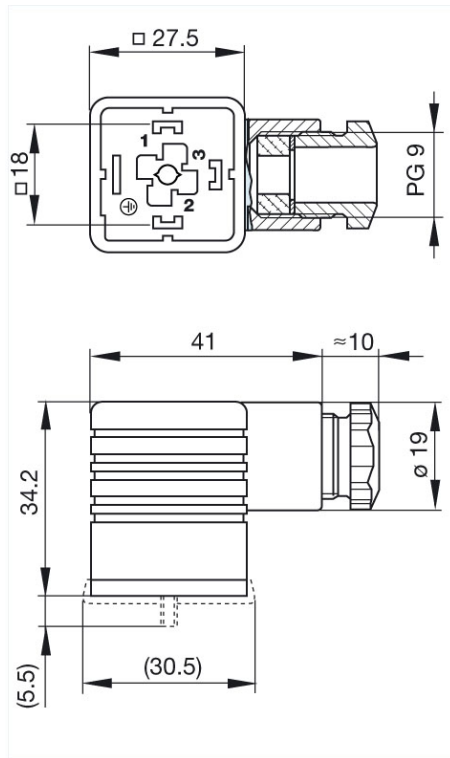

HIRSCHMANN

A BELDEN BRAND

Industrial Connecting Solutions:Rectangular Connectors:Valve Connectors (Type A -B -C):Type A:Field Attachable Valve Connectors:Valve Connectors (DIN EN 175 301-803):GDM 3009 schwarz/black
<http://www.e-catalog.beldensolutions.com/link/57078-24228-256261-256266-256270-276215-24311-34888/en/conf/ui/state>

Picture

Drawing

Belden Deutschland GmbH

Im Gewerbepark 2
58579 Schalksmühle
Germany
Phone: +49 7127/14-1806
E-Mail: icos-sales@belden.com

The information published in the websites has been compiled as carefully as possible. It is subject to alteration without notice in technical as well as in price-related/commercial respect. The complete information and data were available on user documentation. Mandatory information can only be obtained by a concrete query.