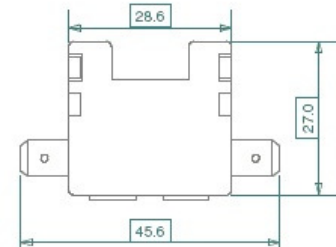

opposed tabs holder H1020-H1120-H1180, normOTO fuse

- 6.3mm in-line horizontal tab connects
- Open tab connects (H1020, H1120), enclosed tab connects (H1180)
- Robust bakelite (H1020) or standard PA66 (H1120, H1180) body material
- Stackable, to create multi-position holder
- Integrated mounting brackets (H1180)

iMaXX ref.	Description
H1020	FH normOTO bakelite 6.3 tabs horz. 1p link
H1120	FH normOTO PA66 6.3 tabs horz. 1p link
H1180	FH normOTO PA66 6.3 tabs horz. 1p link

H1020

H1120

H1180