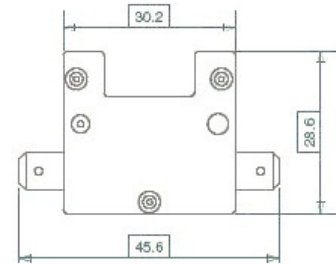

opposed tabs holder H1020-H1120-H1180, normOTO fuse

- 6.3mm in-line horizontal tab connects
- Open tab connects (H1020, H1120), enclosed tab connects (H1180)
- Robust bakelite (H1020) or standard PA66 (H1120, H1180) body material
- Stackable, to create multi-position holder
- Integrated mounting brackets (H1180)

iMaXX ref.	Description
H1020	FH normOTO bakelite 6.3 tabs horz. 1p link
H1120	FH normOTO PA66 6.3 tabs horz. 1p link
H1180	FH normOTO PA66 6.3 tabs horz. 1p link

H1020

H1120

H1180