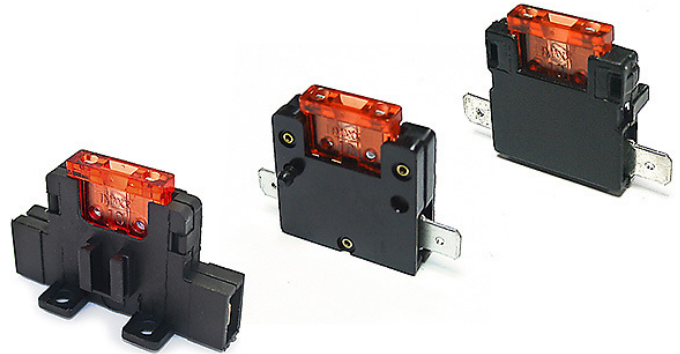

opposed tabs holder H1020-H1120-H1180, normOTO fuse

- 6.3mm in-line horizontal tab connects
- Open tab connects (H1020, H1120), enclosed tab connects (H1180)
- Robust bakelite (H1020) or standard PA66 (H1120, H1180) body material
- Stackable, to create multi-position holder
- Integrated mounting brackets (H1180)

iMaXX ref.	Description
H1020	FH normOTO bakelite 6.3 tabs horz. 1p link
H1120	FH normOTO PA66 6.3 tabs horz. 1p link
H1180	FH normOTO PA66 6.3 tabs horz. 1p link

H1020

H1120

H1180