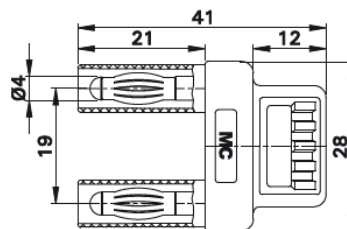

Connecting Plug XVB-4/19

Insulated Ø 4 mm, made of brass. Plugs with spring-loaded MULTILAM and rigid insulating sleeves. With insulated grip.

Order No.	Type	Rated voltage/current	Plug spacing		*Colors
66.9171-*	XVB-4/19	1000 V, CAT II / 32 A	19 mm	Ni CE	21 22 23