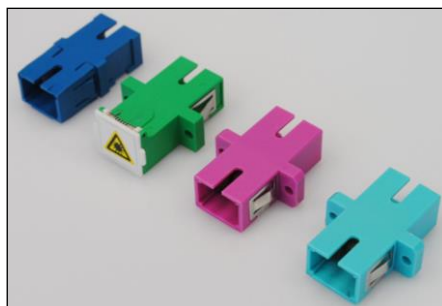

Connection components - fiber optic cabling

SC FIBER OPTIC ADAPTERS

INTRODUCTION:

Fibrain SC fiber optic adapters are divided into three distinct series: Standard One-Piece, Premium One-Piece and Premium Super One-Piece, which can be characterized by various optical and mechanical parameters. SC fiber optic adapters are constructed in the “one-piece design” technology. The external housing is one solid body, thus the adapters are more durable than the typical ultrasonic welded type ones. SC fiber optic adapters are available in various options and colors.

FEATURES:

- ✓ One-Piece design, without welding point,
- ✓ Increased resistance to side loading,
- ✓ Available with integrated, non metallic panel clip,
- ✓ Premium One-Piece and Premium Super One-Piece series exceeds IEC requirements of “Coupling of the strength mechanism”,
- ✓ Full ceramic alignment sleeve,
- ✓ High quality materials,
- ✓ Available with internal shutter for eye.

ORDERING INFORMATION:

Standard One-Piece

Series	Adapter's kind	Type	Mounting	Sleeve type	Housing Colour	Dust cup colour
A101	SCA	SX	1 flange	1 ceramic	1 green	3 black
	SC	DX			2 blue	T Transparent
					3 beige	S Semi-transparent
					5 aqua	
					6 violet	

Example:

A101-SCA-SX-1113: Fibrain SC APC Standard One-Piece adapter, simplex, with a flange, a ceramic sleeve, a green housing, and a black dust cup.

Premium One-Piece

Series	Adapter's kind	Type	Mounting	Sleeve type	Housing Colour	Dust cup colour
A120	SCA	SX	1 flange	1 ceramic	1 green	3 black
	SC	DX	2 flangeless	2 metal	2 blue	
					3 beige	