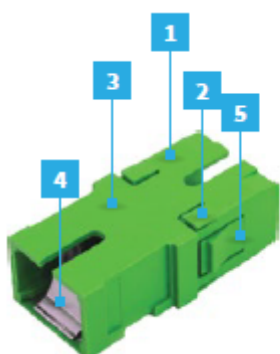

Connection components - fiber optic cabling

TYPES OF ADAPTERS IN EACH SERIES:

Parameter	Standard One-Piece	Premium One-Piece	Premium Super One-Piece
SIMPLEX	✓	✓	✓
DUPLEX	✓	✓	✓
FLANGE	✓	✓	✓
NO FLANGE	-	✓	✓
METAL MOUNTING CLIP	✓	✓	-
PLASTIC MOUNTING CLIP	-	-	✓
EXTERNAL SHUTTER	-	✓	-
INTERNAL SHUTTER	-	✓	✓

CONSTRUCTION:

SC Standard *One-Piece*

1. One-Piece solid body
2. Housing available in 5 colors
3. Flange or no flange configuration
4. Metal mounting clip
5. Ceramic sleeve for SM and MM applications

SC Premium *One-Piece*

1. Metal reinforcing element
2. Flange or flangeless configuration
3. Metal mounting clip
4. Optional shutter (outer or inner)
5. One-Piece solid body

SC Premium *Super One-Piece*

1. Anti-fungus plastic
2. Anti-rattle wings significantly reduce movement when snapped into panel
3. 'Super One-Piece' solid body,
4. Internal shutter ready for eye safety
5. Integrated, non metallic panel clip