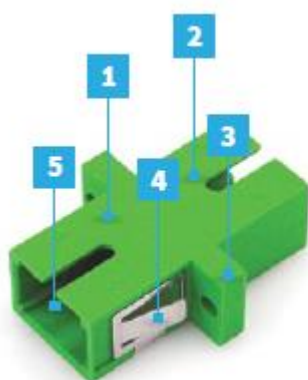

Connection components - fiber optic cabling

TYPES OF ADAPTERS IN EACH SERIES:

Parameter	Standard One-Piece	Premium One-Piece	Premium Super One-Piece
SIMPLEX	✓	✓	✓
DUPLEX	✓	✓	✓
FLANGE	✓	✓	✓
NO FLANGE	-	✓	✓
METAL MOUNTING CLIP	✓	✓	-
PLASTIC MOUNTING CLIP	-	-	✓
EXTERNAL SHUTTER	-	✓	-
INTERNAL SHUTTER	-	✓	✓

CONSTRUCTION:

SC Standard *One-Piece*

1. One-Piece solid body
2. Housing available in 5 colors
3. Flange or no flange configuration
4. Metal mounting clip
5. Ceramic sleeve for SM and MM applications