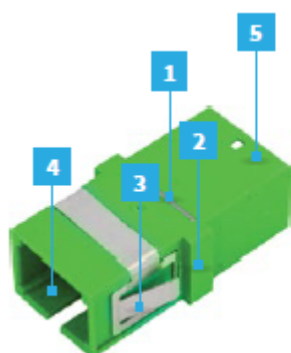

SC Premium *One-Piece*

1. Metal reinforcing element
2. Flange or flangeless configuration
3. Metal mounting clip
4. Optional shutter (outer or inner)
5. One-Piece solid body