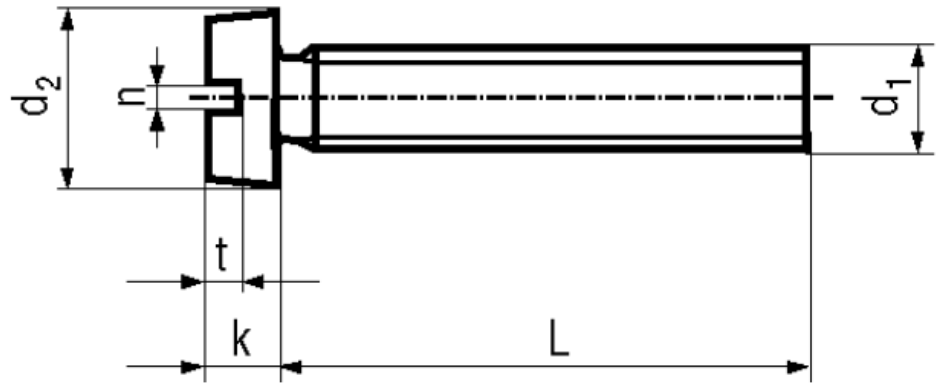

## BN 1061

Slotted cheese head screws

~DIN 84 A  
~ISO 1207  
~UNI 6107

Material	Polyamide 6.6	Quality	PA 6.6
Color	white		

### Article No. - 1401238

d <sub>1</sub>	M3
L	16
d <sub>2</sub>	5,5
k	2
n	0,8
t	0,85

DIN 84: Standard withdrawn