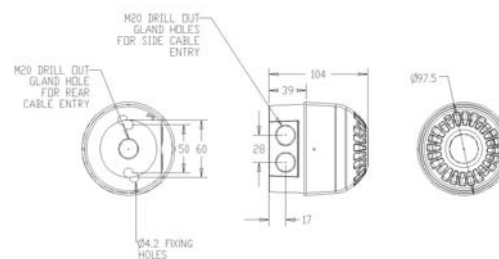

- Fire
- Industrial
- Hazardous Area
- Security
- Railway/Marine
- Public Warning

Specifications

Part No.	Base	Colours	Audibility at 1m	Tones	Voltage	Current (tone dependent)
18-980480	deep base	Red	Up to 102dB (A)	32	110/230V AC	50mA
18-980481	deep base	White	Up to 102dB (A)	32	110/230V AC	50mA

IP Rating: IP65 **Rating:** Continuous **Frequency:** See tone table **Operating Temp:** -25°C to +55°C

Construction: Flame Retardant Polycarbonate **Cable Entries:** 2 x 20mm cable glands

Weight: 250g **Compliance:** EN60950