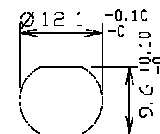

## 4mm PANEL SOCKET S16C

**FCR14460**  
4mm PANEL SOCKET  
S16C BLACK WITH NUT

**FCR14461**  
4mm PANEL SOCKET  
S16C RED WITH NUT

PANEL MOUNTING HOLE DETAILS

For further information, contact: [sales@cliffuk.co.uk](mailto:sales@cliffuk.co.uk)