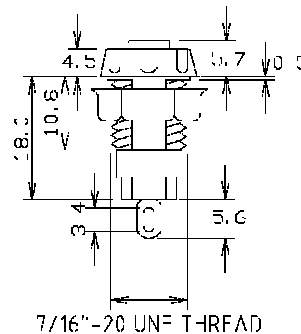

## 4mm PANEL SOCKET S16C

**FCR14460**  
4mm PANEL SOCKET  
S16C BLACK WITH NUT

**FCR14461**  
4mm PANEL SOCKET  
S16C RED WITH NUT

PANEL MOUNTING HOLE DETAILS

For further information, contact: [sales@cliffuk.co.uk](mailto:sales@cliffuk.co.uk)