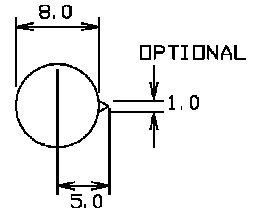

PANEL MOUNTING HOLE